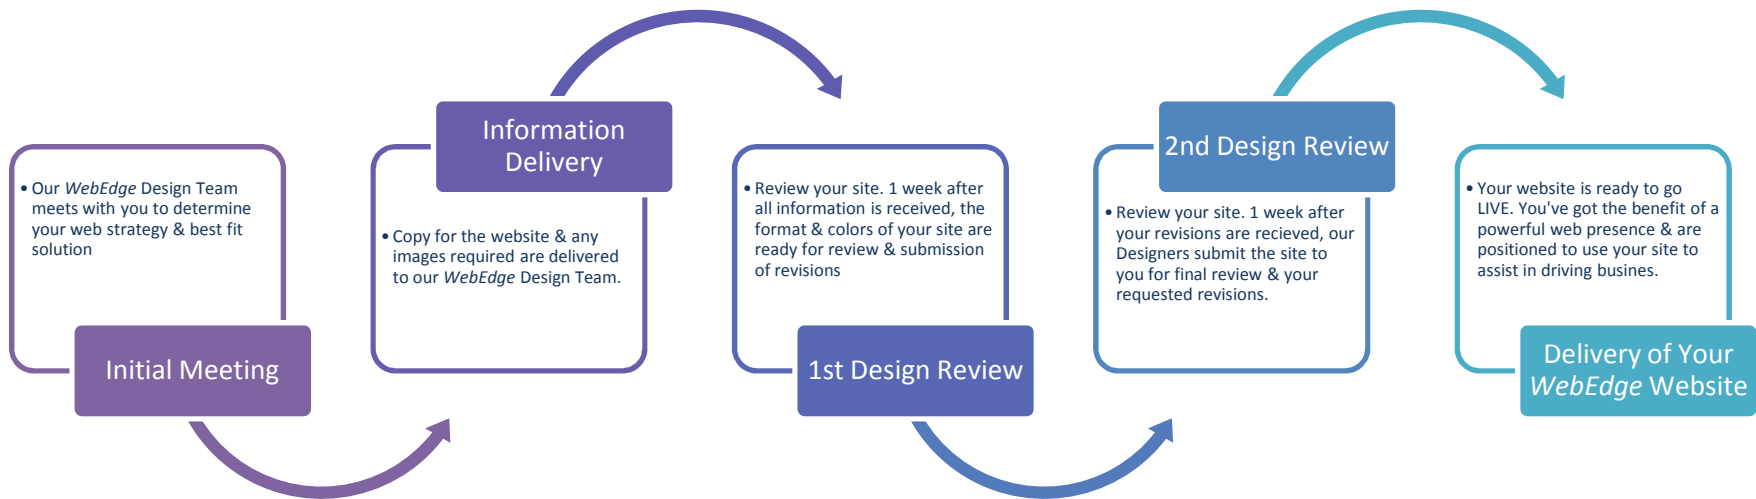

Exelos *WebEdge* Design Process

*For more information, or to schedule a *WebEdge* Design Consultant, please call 724.834.1000 or email Leia@exelos.com.*